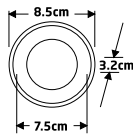

Fiyat: **62,00 TL**

ECN-2806 (White-Matte Rose Gold)

Fiyat: **62,00 TL**

ECN-2807 (Black-Matte Rose Gold)

Fiyat: **62,00 TL**

ECN-2808 (White-Rose Gold)

Fiyat: **62,00 TL**

LED YÜKSEK TAVAN ARMATÜR