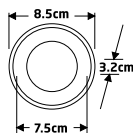

Fiyat: **62,00 TL**

ECN-2806 (White-Matte Rose Gold)

Fiyat: **62,00 TL**

ECN-2807 (Black-Matte Rose Gold)

Fiyat: **62,00 TL**

ECN-2808 (White-Rose Gold)

Fiyat: **62,00 TL**

LED YÜKSEK TAVAN ARMATÜR