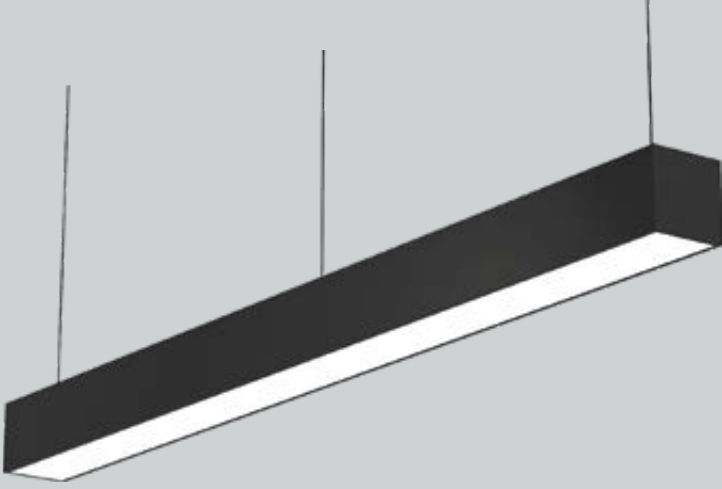

50x70 Linear Armatür (EKO)

Samsung Led
Osram / Tridonic Driver

ASKI APARATI DAHİL

YDS 0105	15W	2000LM	A50 B70 C500	59.00$
YDS 0110	30W	4000LM	A50 B70 C1000	85.00$
YDS 0112	36W	4800LM	A50 B70 C1200	94.00$
YDS 0115	40W	5300LM	A50 B70 C1500	112.00$
YDS 0120	60W	8000LM	A50 B70 C2000	150.00$
YDS 0130	90W	12000LM	A50 B70 C3000	205.00$

220V 120°

2700K 3000K 4000K 6000K