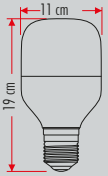

YTJ 10
GU10 DUY
500

7.80$

9.10$