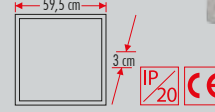

YPA 6550

48W

Backlight
Panel
60x60

22.00$