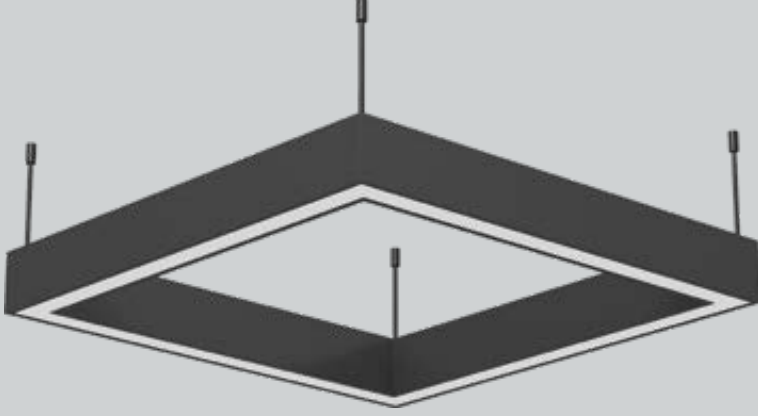

55x75 Kare Sarkıt

Samsung Led
Osram / Tridonic Driver

SIVA ÜSTÜ LINEAR ARMATÜR
ASKI APARATI DAHİL

YDS 0505	45W	6000LM	A/B/C 500	205.00$
YDS 0508	75W	10000LM	A/B/C 800	330.00$
YDS 0510	90W	12000LM	A/B/C 1000	410.00$
YDS 0512	110W	14500LM	A/B/C 1200	500.00$
YDS 0515	130W	17500LM	A/B/C 1500	620.00$

220V 120°

2700K 3000K 4000K 6000K