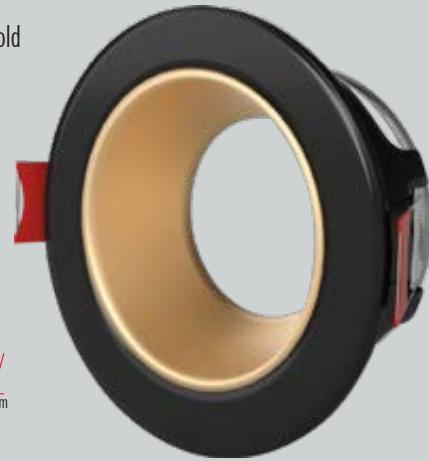

2.50$

2.50$

2.50$

3.30$

3.30$

3.30$

2.50$

2.50$