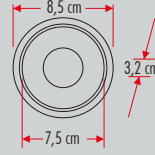

YC 1020
Beyaz + UV Black Chrome