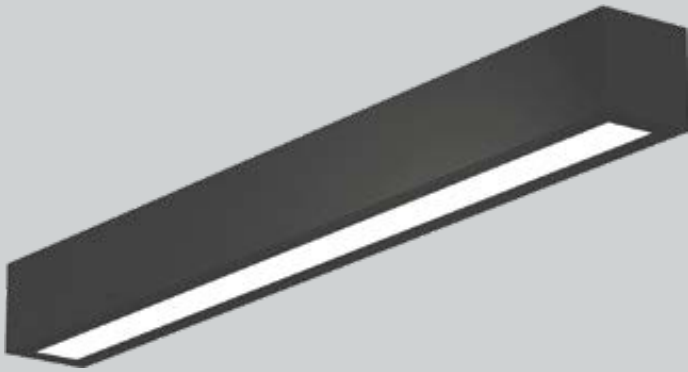

75x40 Sıva Altı Linear Armatür

Samsung Led
Osram / Tridonic Driver

DELİK GENİŞLİĞİ 55MM
SIVA ALTI

YDS 0305	18W	2400LM	A75 B40 C500	65.00$
YDS 0310	36W	4800LM	A75 B40 C1000	87.00$
YDS 0312	45W	6000LM	A75 B40 C1200	100.00$
YDS 0315	55W	7400LM	A75 B40 C1500	117.00$
YDS 0320	72W	9700LM	A75 B40 C2000	145.00$
YDS 0330	108W	14500LM	A75 B40 C3000	250.00$

220V 120°

2700K 3000K 4000K 6000K