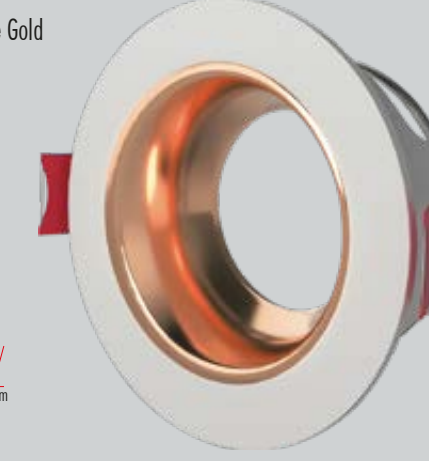

2.50$

2.50$

2.50$

3.30$

3.30$

3.30$

2.50$

2.50$