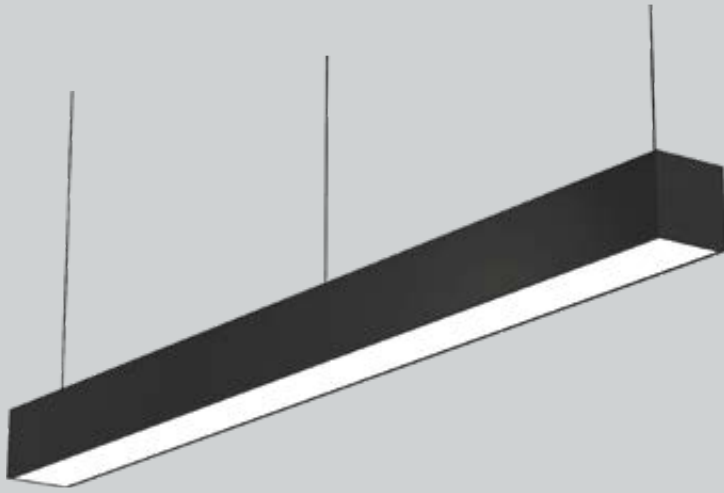

55x75 Linear Armatür

Samsung Led
Osram / Tridonic Driver

ASKI APARATI DAHİL

YDS 0005	18W	2400LM	A55 B75 C500	68.00$
YDS 0010	36W	4800LM	A55 B75 C1000	101.00$
YDS 0012	45W	6000LM	A55 B75 C1200	112.00$
YDS 0015	55W	7400LM	A55 B75 C1500	135.00$
YDS 0020	72W	9700LM	A55 B75 C2000	183.00$
YDS 0030	108W	14500LM	A55 B75 C3000	253.00$

220V 120°

2700K 3000K 4000K 6000K