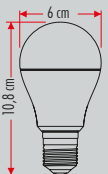

1.20$

- ☐ 3200K
- ☐ 6500K
- ⚡ 220V
- 💡 750 LM
- 🕒 10.000 H
- 📦 100
- 🔌 E27

8.80$